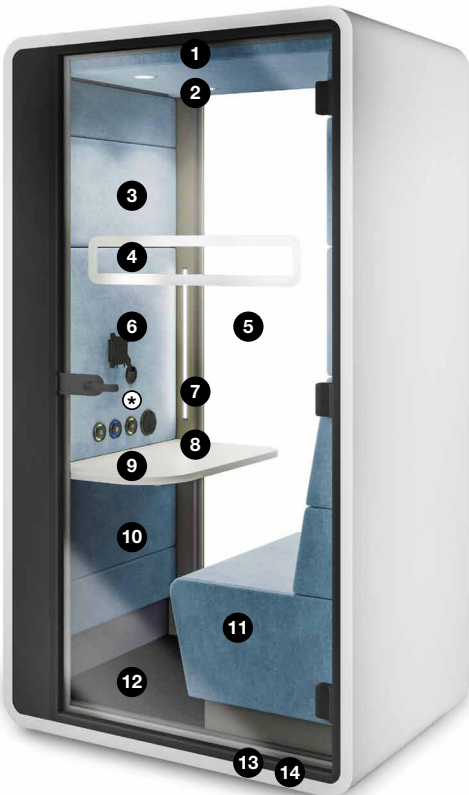

HUSHHYBRID IS A PERFECT PLACE FOR:

Private calls and video conferences

Webinars, both as a speaker and participant

Focused work that requires concentration

W. 1244 mm / 49 in
H. 2230 mm / 88 in
D. 900 mm / 35 in

- 1 LED ceiling light run by motion sensor
- 2 Efficient ventilation run by motion sensor
- 3 Tempered, laminated acoustic glass door with high quality handle and hinges
- 4 Anti-collision glass manifestation safety sticker
- 5 Laminated acoustic glass rear panel
- 6 VESA mount
- 7 Power module (power + USB type A, USB type C + RJ45)
- 8 Control panel
- 9 Tabletop
- 10 Acoustic lined fabric panels
- 11 Upholstered soft seating
- 12 Integral carpeted floor
- 13 Leveling feet
- 14 Integrated Castors

Standard

LED

LED + VESA mount

WHY IS THE HUSHHYBRID A UNIQUE OFFICE SOLUTION?

COMPACT

HushHybrid is a solution for optimal space management – the small dimensions and weight allow it to be set or adjusted to the current needs of any organization.

AGILE

HushHybrid is equipped with castors which allows you to move it around the office whenever you need.

- 1 VESA mount for screen installation
(* monitor/computer are not currently part of the Hush offer)
- 2 Additional LED face lighting with adjustable intensity
- 3 Control panel
 - 110/230V power module
 - 2 x USB socket type A and C
 - 1xRJ45
 - knobs to adjust fans' speed, face lighting, and ceiling mounted lights
- 4 Tabletop with adjustable depth (40 mm / 1,6 in range)
- 5 Front and back glass sticker for increasing user privacy